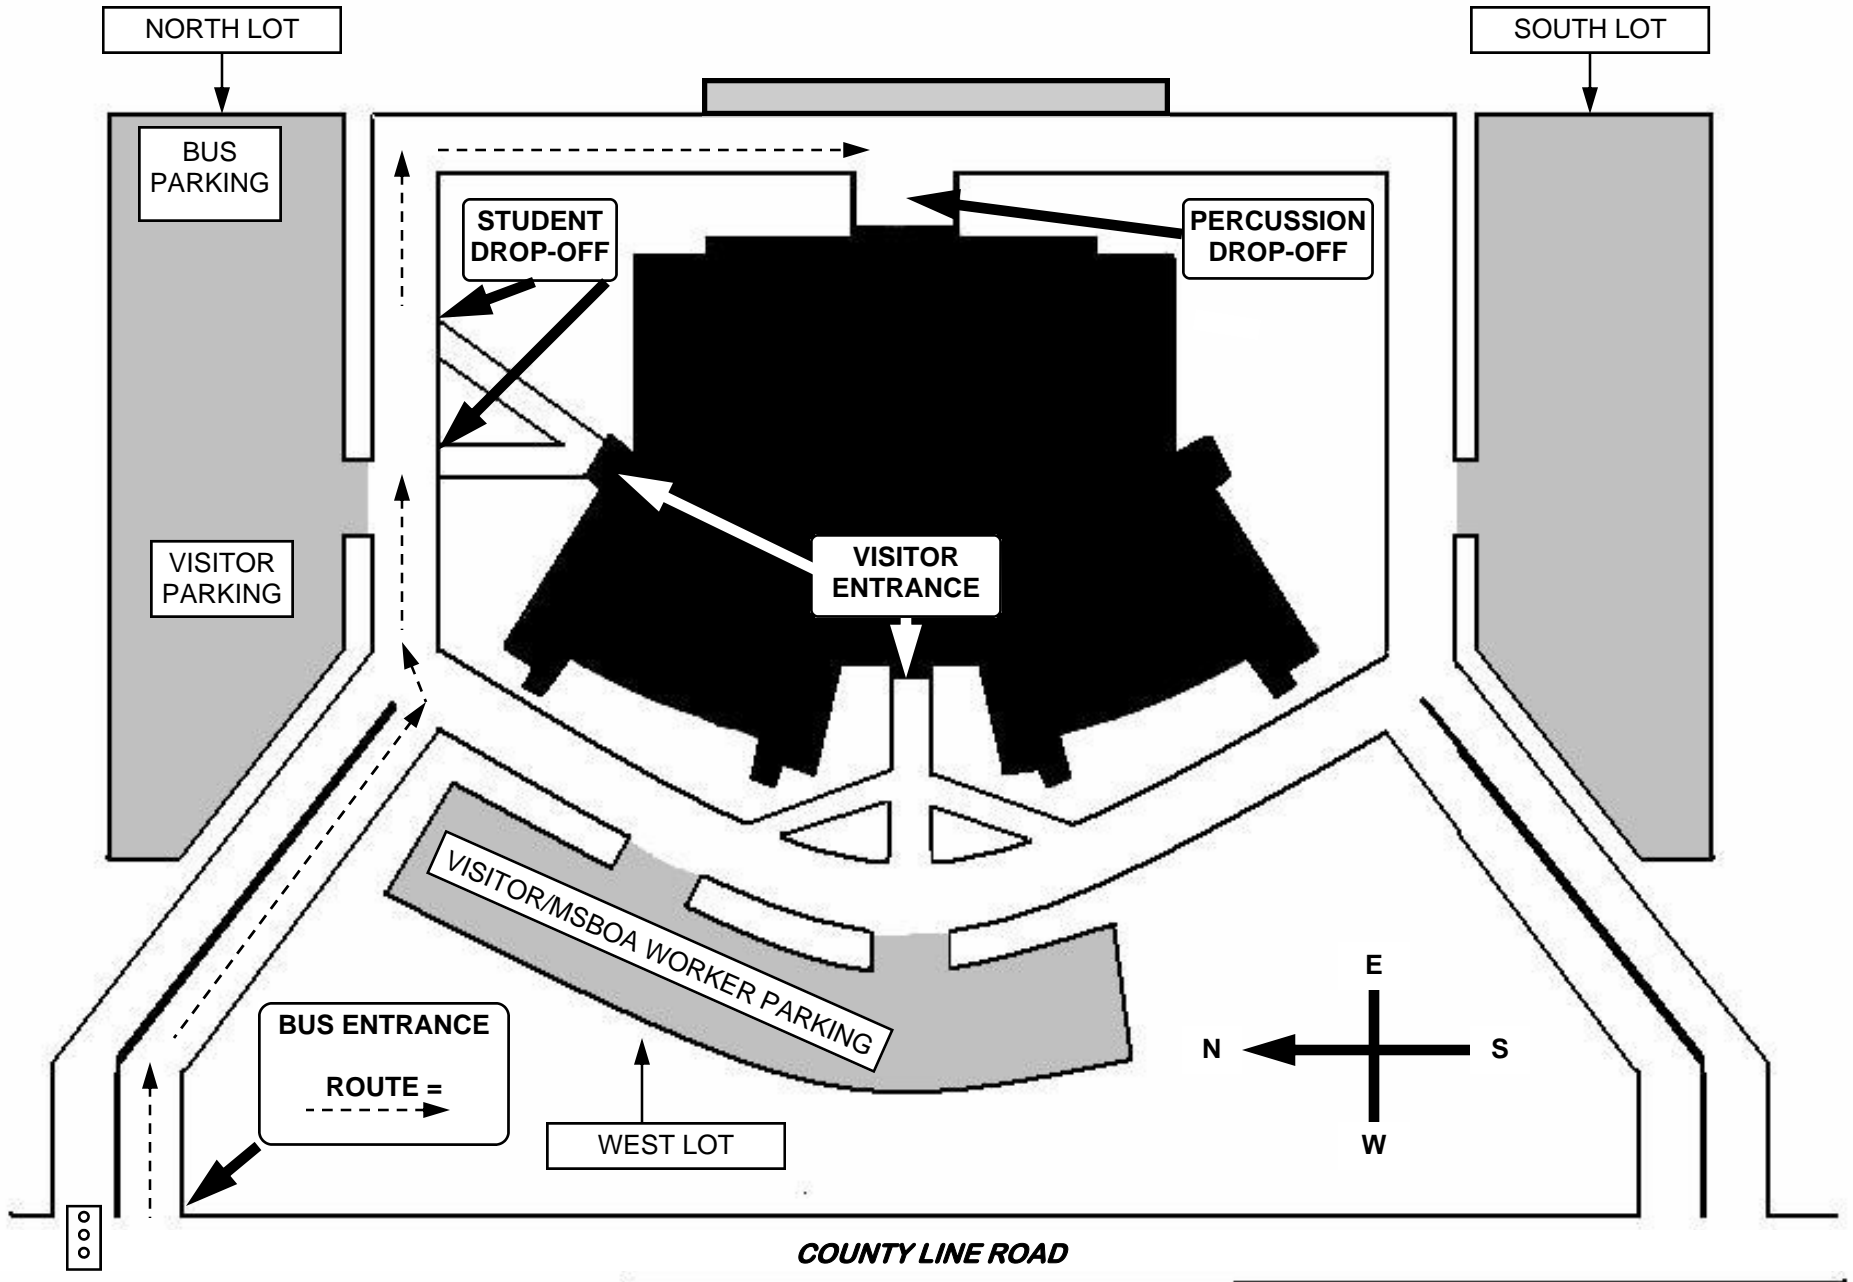

# ANCHOR BAY HIGH SCHOOL - MSBOA FESTIVAL GROUNDS MAP

## **BUSES**

Buses will be parked in either the NORTHEAST LOT or NORTH LOT. The NORTHEAST lot is not shown on the map, but is directly EAST of the NORTH lot (shown).

## **MSBOA JUDGES AND WORKERS**

Please use the WEST LOT (off of County Line Road) and enter via the front entrance of the building.

## **VISITORS**

Please use the NORTH entrance to the school (traffic light entrance). Attempt to park in the WEST LOT and enter through the front of the building. This is the closest lot to the auditorium. If needed, feel free to park in the NORTH LOT and enter through the North building entrance.