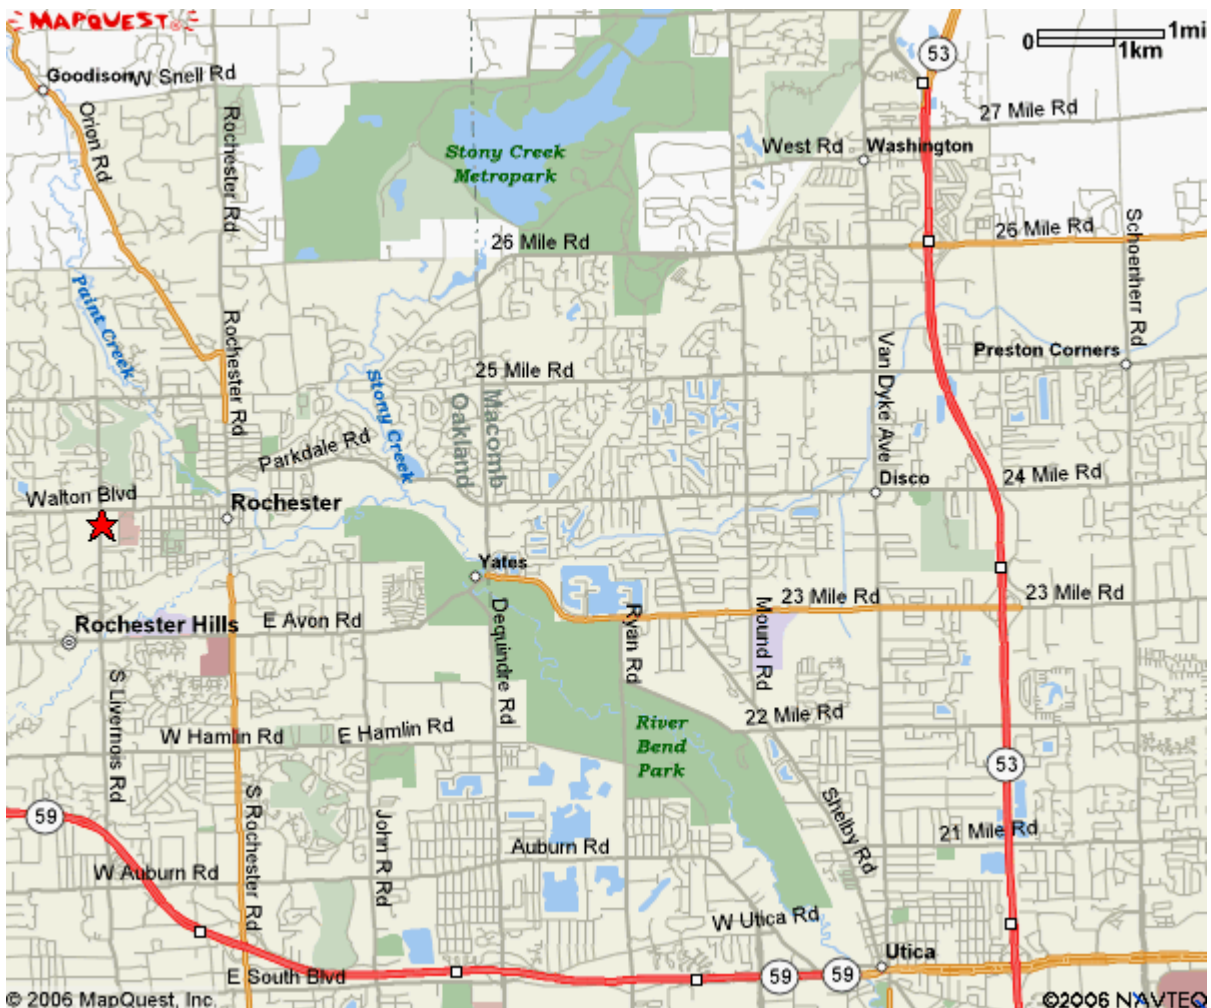

**Rochester High School:** 248-650-5729  
 180 S Livernois Rd  
 Rochester Hills MI  
 48307 US

**Notes:**

Take 26 Mile Road to Rochester Road  
 Turn LEFT on Rochester Road  
 Turn RIGHT on University.  
 RHS is on teh left past Livernois.

**Save Ink!**  
 Send maps and directions  
 to your mobile phone

**Try it Now!**

**MAPQUEST**  
 MOBILE

All rights reserved. Use Subject to License/Copyright

This map is informational only. No representation is made or warranty given as to its content. User assumes all risk of use. MapQuest and its suppliers assume no responsibility for any loss or delay resulting from such use.